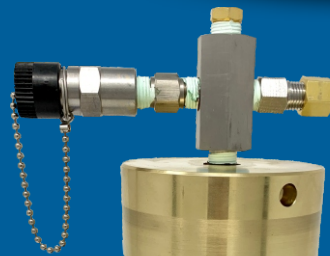

◀ PRESSURE DEBOOSTER